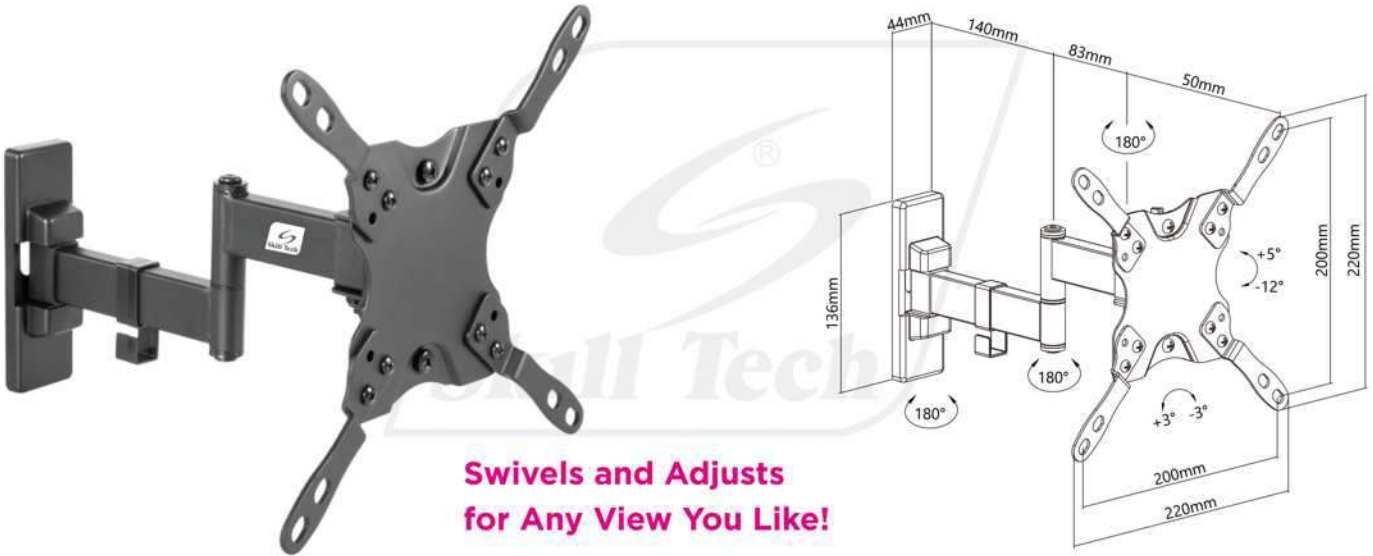

SH 23P

Economy Steel Full-motion TV Wall Mount

For most 13"-43" LED, LCD Flat Panel TVs

Screen Size
13" - 43"

VESA Compatible:
75x75;100x100
200x100;200x200

Weight Capacity
20kg/44lbs

Profile to Wall
60-273mm/
2.4"-10.7"

Tilt Range
+5° - -12°

Swivel Range
+90° - -90°

Screen Level
+3° - -3°

Cable Management

Extending Arm
for maximum viewing range.

Free-Tilting Design
for multiple monitor viewing angles.

Built-In Level Adjustment
ensures perfect positioning.